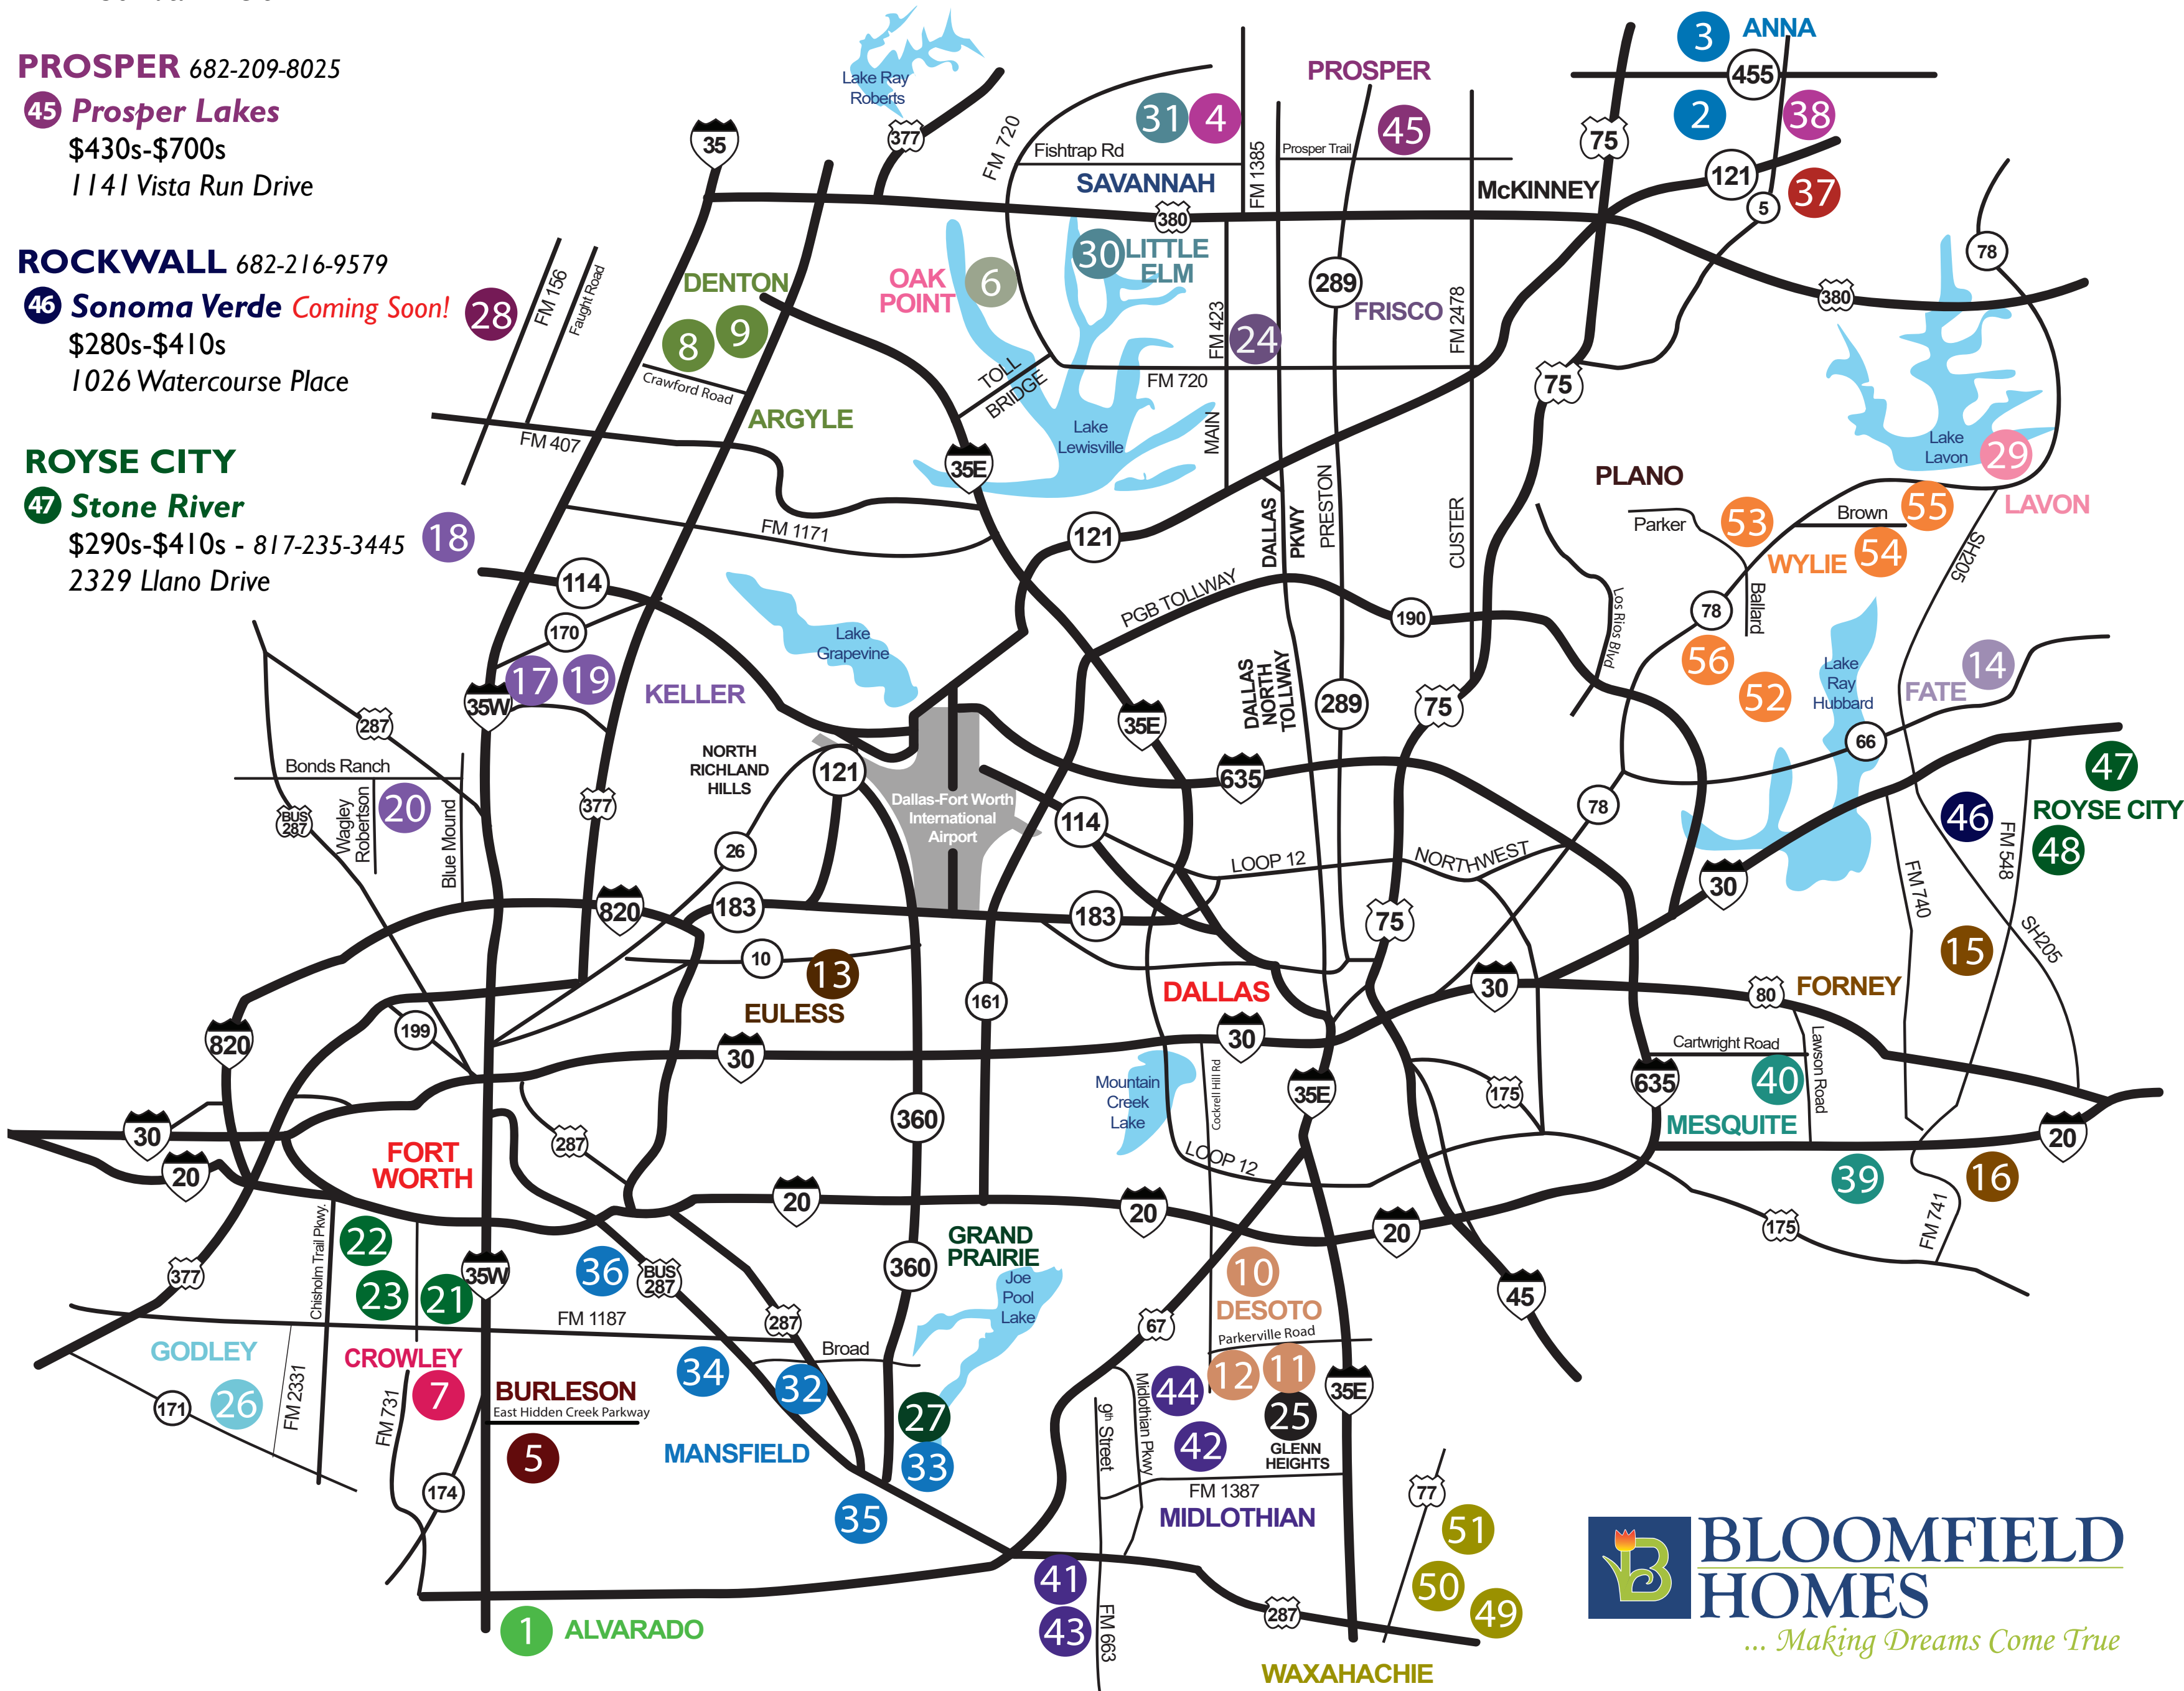

42 **Massey Meadows**

- \$290s-\$420s *Coming Soon!*  
2230 Autumn Glen Drive

43 **Thomas Trail**

- \$290s-\$430s  
2230 Autumn Glen

44 **Wind Ridge**

- \$290s-\$420s *Coming Soon!*  
2230 Autumn Glen

**PROSPER** 682-209-8025

- 45 **Prosper Lakes**  
\$430s-\$700s  
1141 Vista Run Drive

**ROCKWALL** 682-216-9579

- 46 **Sonoma Verde** *Coming Soon!*  
\$280s-\$410s  
1026 Watercourse Place

**ROYSE CITY**

- 47 **Stone River**  
\$290s-\$410s - 817-235-3445  
2329 Llano Drive